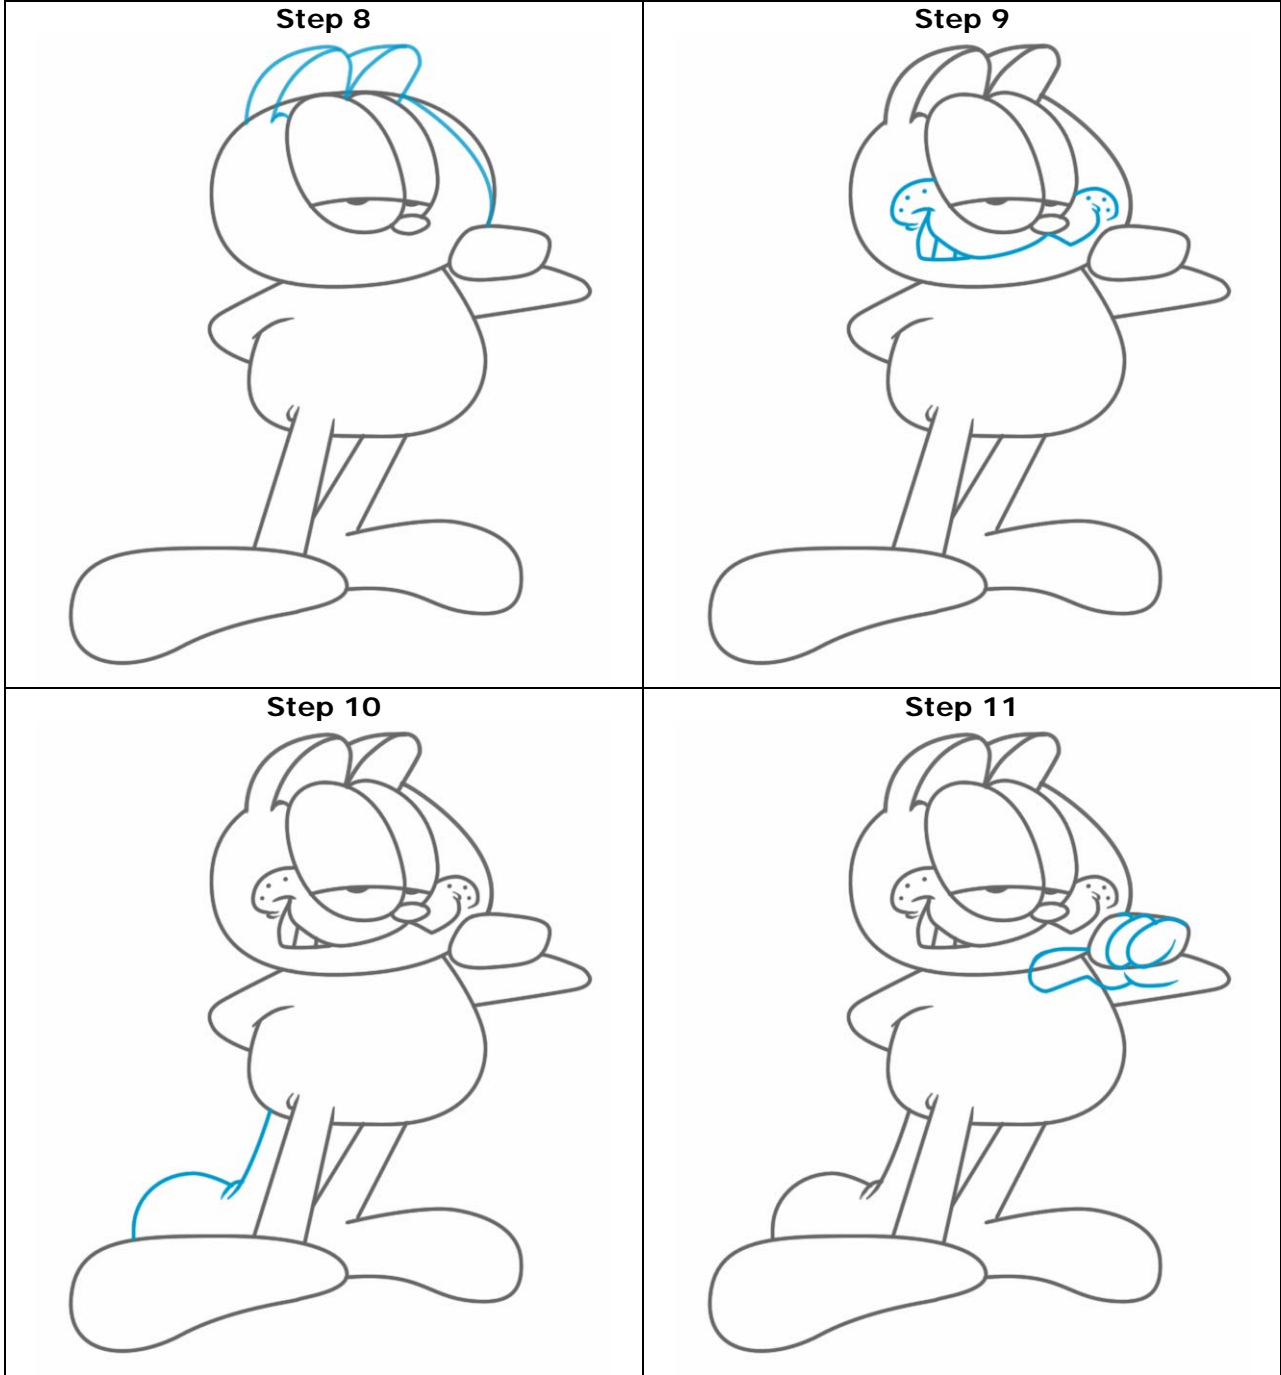

Learning to Cartoon
Garfield

<p>Final Drawing</p>  A black and white line drawing of Garfield, the orange tabby cat. He is standing on his hind legs, leaning forward with his front paws raised near his face. He has a large, round head, a thick neck, and a large, bushy tail.	<p>Step 1</p>  A simple, light blue outline of a horizontal oval, representing the initial shape for Garfield's head.
<p>Step 2</p>  The drawing from Step 1 with a light blue outline added below the oval, forming a simple neck and chest shape.	<p>Step 3</p>  The drawing from Step 2 with two light blue lines added for legs, extending down to a light blue outline for a foot.

Step 12

Step 13

Step 14

Step 15