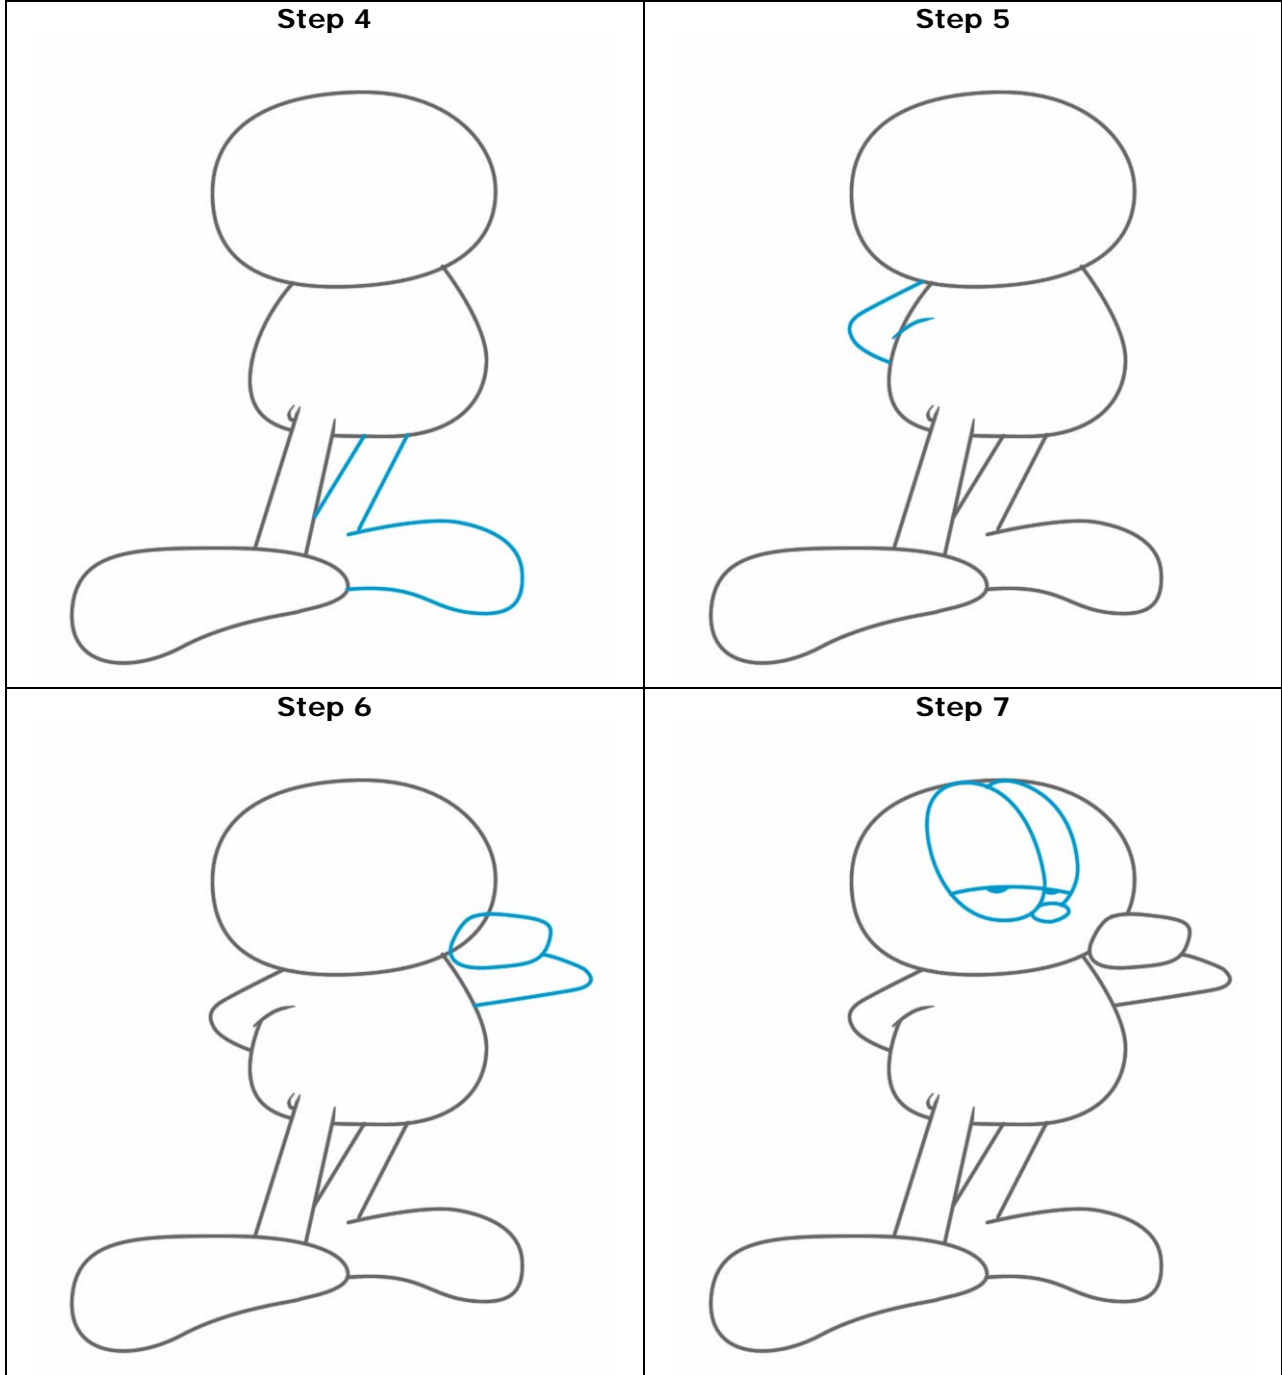

Learning to Cartoon
Garfield

<p>Final Drawing</p>  A black and white line drawing of Garfield, the orange tabby cat. He is standing on his hind legs, leaning forward with his front paws raised near his face. He has a large, round head, a thick neck, and a large, bushy tail.	<p>Step 1</p>  A simple, light blue outline of a horizontal oval, representing the initial shape for Garfield's head.
<p>Step 2</p>  The drawing from Step 1 with a light blue outline added below the oval, forming a simple neck and chest shape.	<p>Step 3</p>  The drawing from Step 2 with two light blue lines added for legs, extending down to a light blue outline for a foot.

Step 12

Step 13

Step 14

Step 15